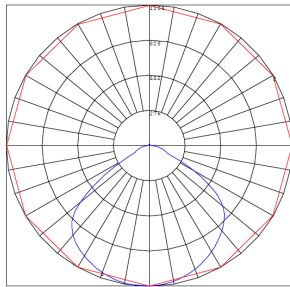

Photometrics: ST360-3FT-MCTP-DD

BUD Rating: B1-U2-G1