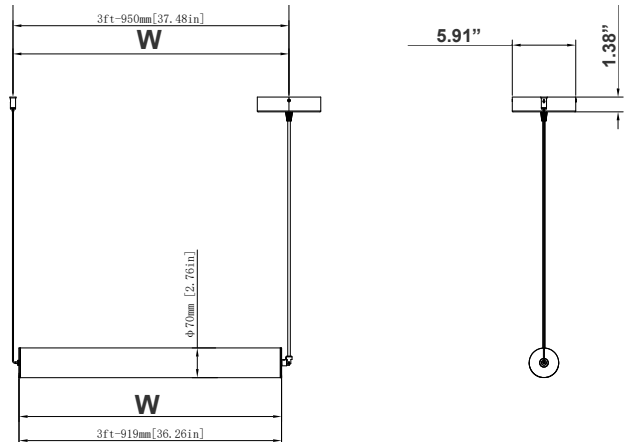

ST360 SERIES

ST360-3FT-MCTP-DD
SUSPENDED 360D COMMERCIAL TUBE LIGHTS

MCTP Multi Color Temperature & Multi Power/Wattage (Selectable)

WESTGATE
THE FUTURE IS HERE...AND IT'S QUITE BRIGHT!

Customer Name: _____

Project Name: _____

Note: _____

Type: _____

SUSPENDED 360° COMMERCIAL TUBE LIGHTS provide full-circle illumination with sleek, modern design, ideal for wide-area lighting in commercial spaces.

Canopy Dimension: 5.91"(W) x 1.38"(H)
Fixture Dimension: 36.26"(W) x 2.76"(H)

Features

- LED Superior Architectural Lights
- Wraparound 360° PC Lens
- Aluminum Housing With Sandy Black Finish
- MCTP: Multi Color Temperature and Power (Selectable, the switches are inside the Canopy)
- 5-Year Warranty

Technical Specifications

Electrical:

- Voltage: 120-277V AC 50/60Hz
- Wattage: 25W/27W/29W/31W
- Power Factor: >0.95
- LPW: 80LM/W
- Total Harmonic Distortion: ≤19 %

Mechanical:

- Aluminum Housing With Sandy Black and White Finish
- Two 10FT Adjustable Suspension Cables with Canopies Included
- Wraparound 360° PC Lens
- Operating Temperature: -22°F to +104°F
- IP20, Indoor Only
- 5-Year Warranty

Lighting:

- Dimming: (Dual Function) Triac Dimmable at 120V & 1-10V Dimming at 120-277V
- Total Lumens: 2480LM Max.
- Color Temperatures: 2700K/3000K/3500K/4000K/5000K
- MCTP: Multi Color Temperature and Power (Selectable, the switches are inside the Canopy)
- Color Rendering Index: CRI ≥ 80
- 50,000 Hours Rated Life
- Beam Angle: 120°

Applications:

- Ideal for offices, hotels, corridors, saloons, libraries, meeting rooms, conference halls, and the best solution for modern lighting solutions
- It can be used in any indoor applications

Phone: (877) 805-2252 | Fax: (877) 805-2252
www.westgatemfg.com

WG-04102022