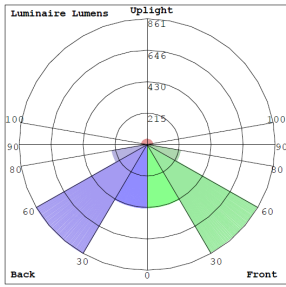

Photometrics: ST360-3FT-MCTP-DD

BUD Rating: B1-U2-G1